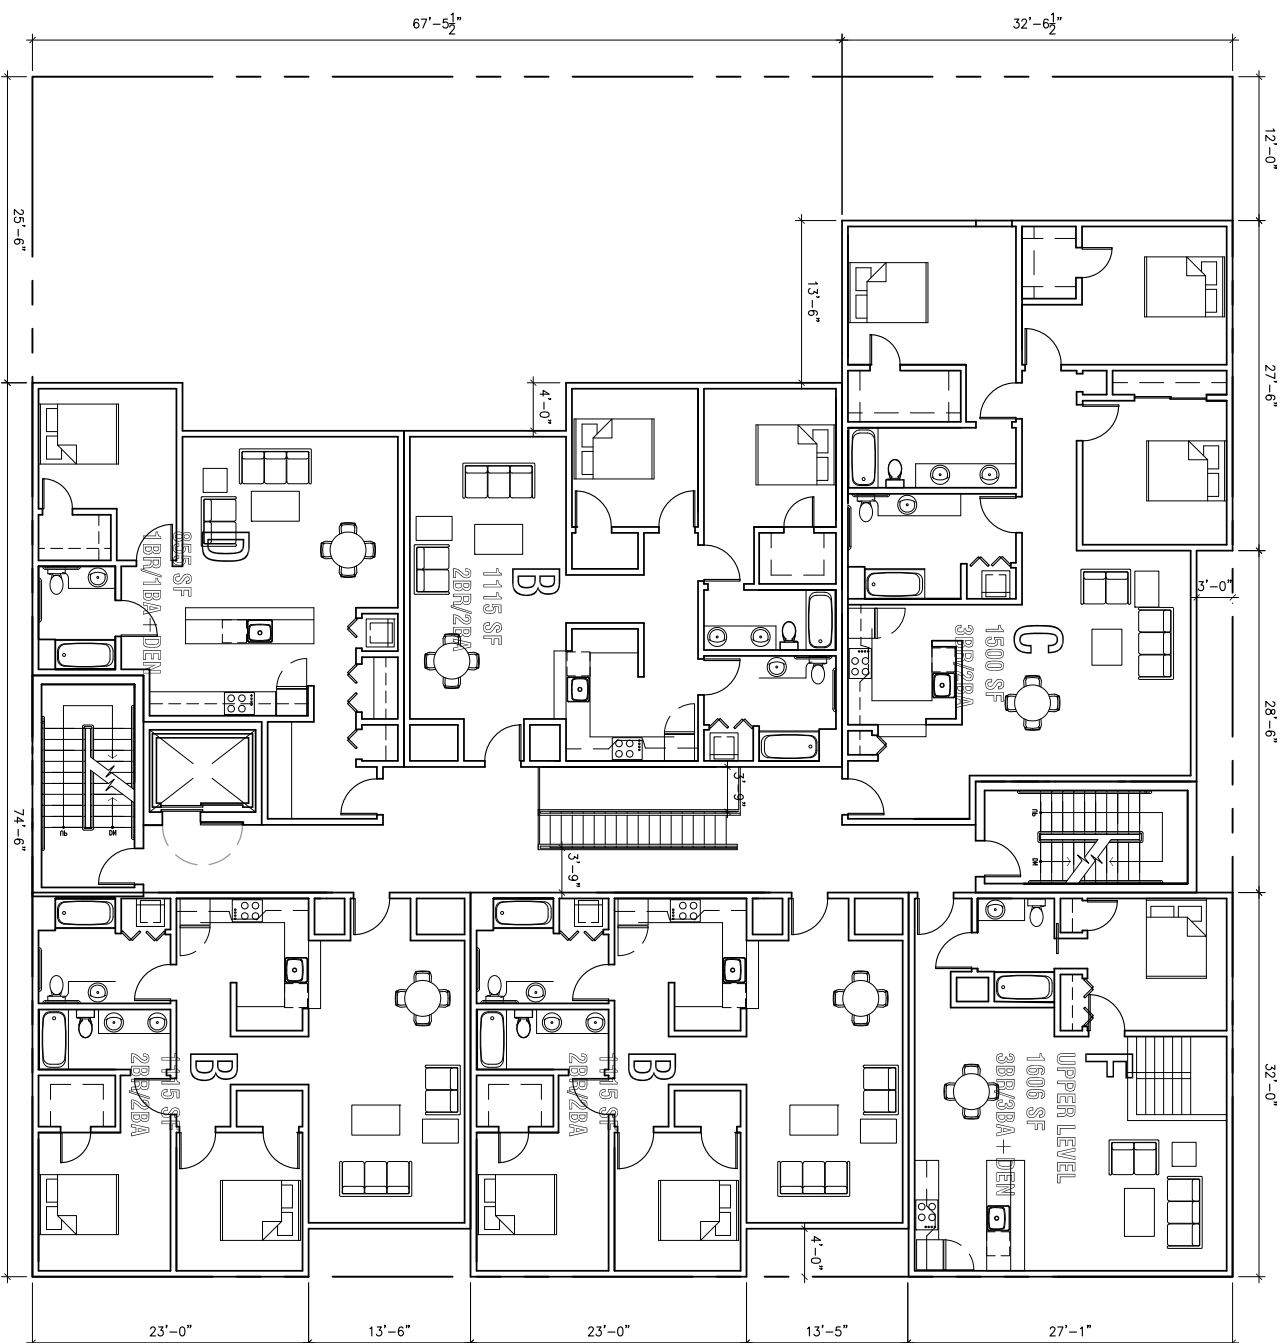

1 FOURTH LEVEL
1/16"=1'-0"

2 FIFTH LEVEL
1/16"=1'-0"

LEVY DESIGN PARTNERS INC
90 SOUTH PARK / SAN FRANCISCO / CA 94107 / T/ 415.777.0561 F / 415.777.5117

4550 MISSION STREET

4550 MISSION STREET

BLOCK/LOT: #
SAN FRANCISCO, CA
PROJECT NO. 05-23

SAN FRANCISCO/ARCHITECTURE/OAKLAND

DATE ISSUE

07-10-07 23 UNIT
56' HEIGHT

CONTACT:

SCALE: 1/16"=1'-0"

SHEET: PLANS

A2.3C