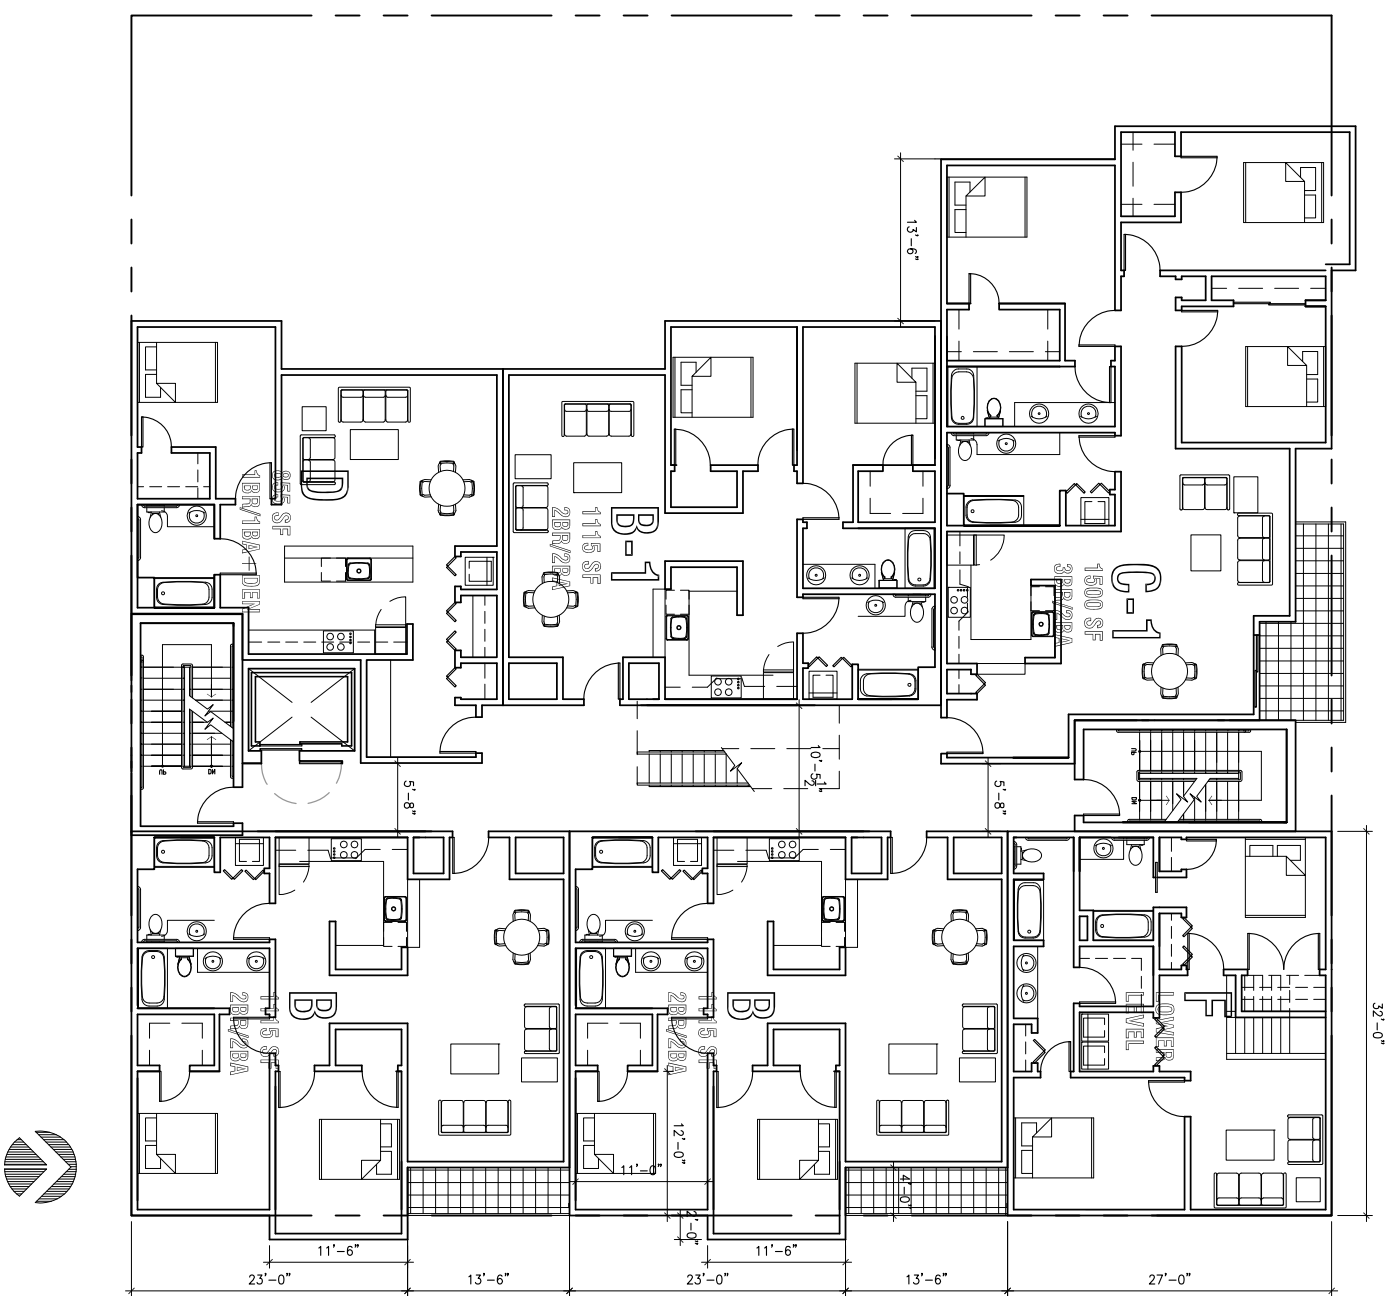

1 FOURTH LEVEL
1/16"=1'-0"

2 FIFTH LEVEL
1/16"=1'-0"

LEVY DESIGN PARTNERS INC
90 SOUTH PARK / SAN FRANCISCO / CA 94107 / T/ 415.777.0561 F / 415.777.5117

4550 MISSION STREET

4550 MISSION STREET

BLOCK/LOT: #
SAN FRANCISCO, CA
PROJECT NO. 05-23

SAN FRANCISCO/ARCHITECTURE/OAKLAND

DATE ISSUE

07-10-07 23 UNIT
56' HEIGHT

CONTACT:

SCALE: 1/16"=1'-0"

SHEET: PLANS

A2.3C