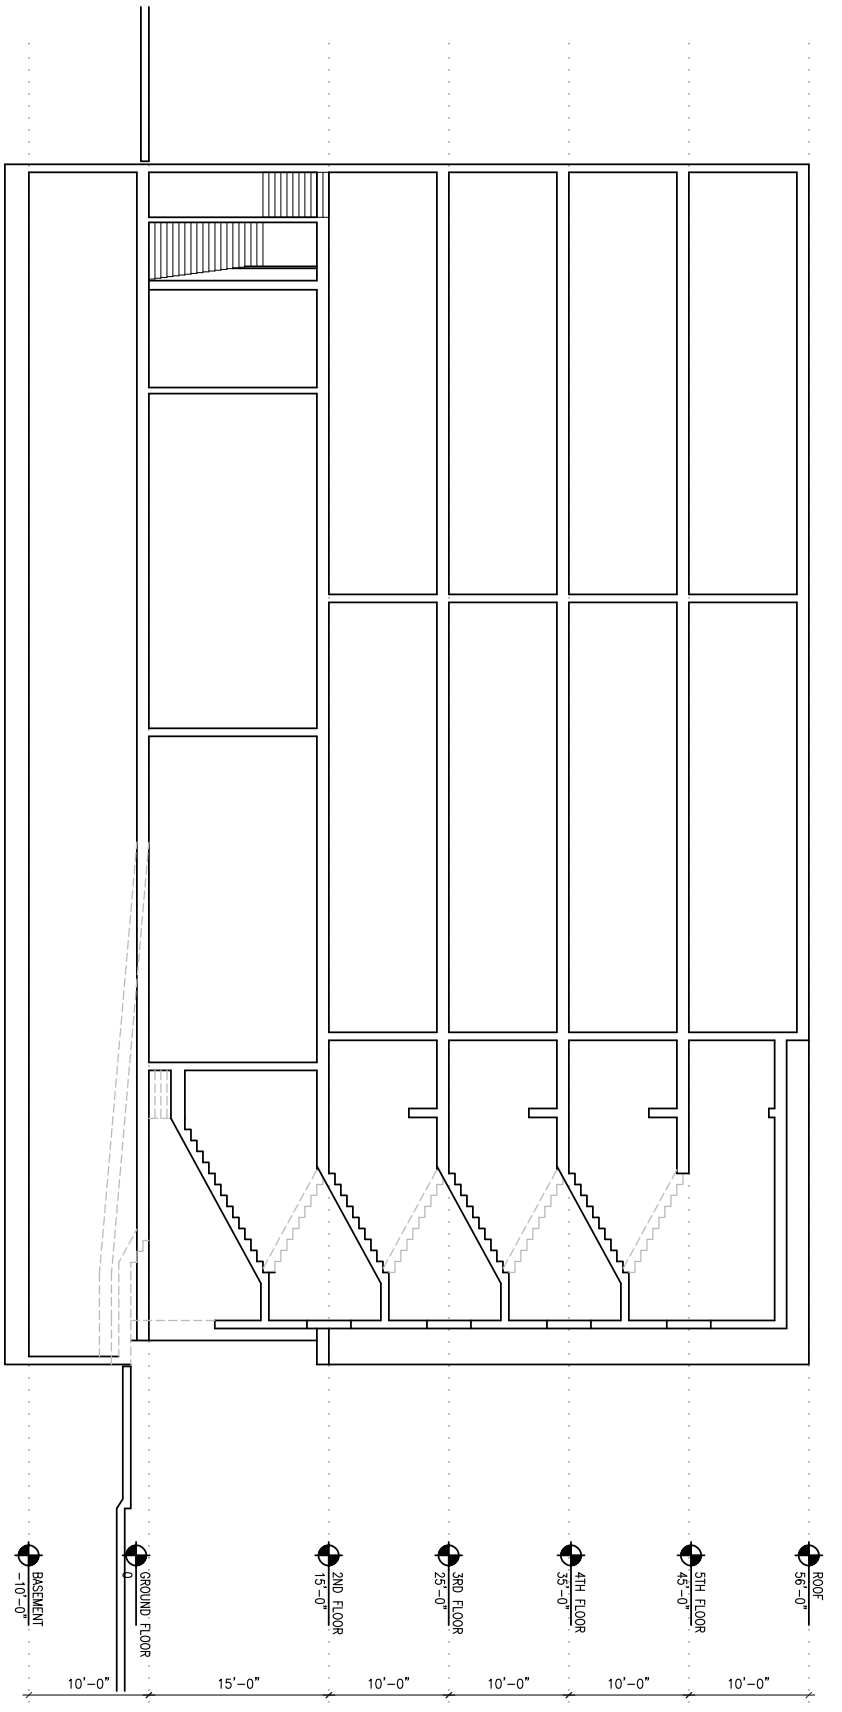

↙ SOUTH - NORTH SECTION 56'
1/16"=1'-0"

LEVY DESIGN PARTNERS INC
90 SOUTH PARK / SAN FRANCISCO / CA 94107 / T/ 415.777.0561 F / 415.777.5117

4550 MISSION STREET

4550 MISSION STREET

BLOCK/LOT: #
SAN FRANCISCO, CA
PROJECT NO. 05-23

SAN FRANCISCO | ARCHITECTURE | OAKLAND

DATE ISSUE

07-10-07 23 UNIT

56' HEIGHT

CONTACT:

SCALE: 1/16"=1'-0"

SHEET: SECTION

A3.3C